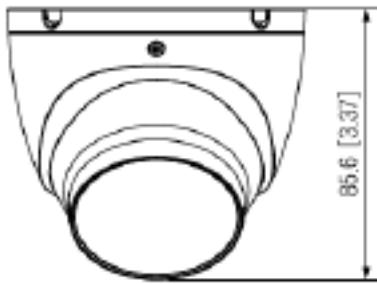

INSTO4IRF

4MP Entry IR Fixed Turret Network Camera

Product Specifications

INSX13AE
Junction Box