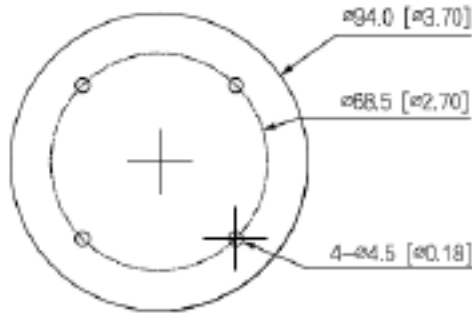

INSTO4IRF

4MP Entry IR Fixed Turret Network Camera

Product Specifications

Junction Mount	Wall Mount
INSX13AE	INSX205W
Ceiling Mount	Pole Mount
INSX220C + INSX106	INSX205W + INSX152

*Design and specifications are subjects to change without notice.